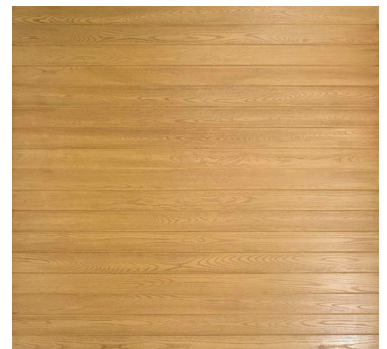

SUNBURY
Side Hinged Door | Single or Double

VERWOOD
Up and Over | Single or Double

WEYBRIDGE
Up and Over | Single or Double

WOODSIDE
Up and Over | Single or Double

GRP DOORS:

Colours to compliment any property