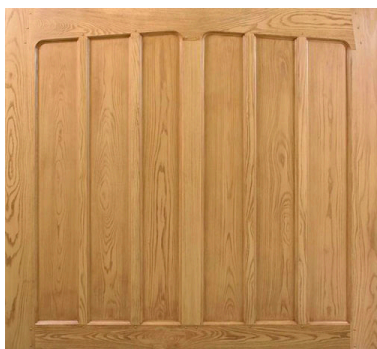

GRP DOORS:

Garage Door Style options