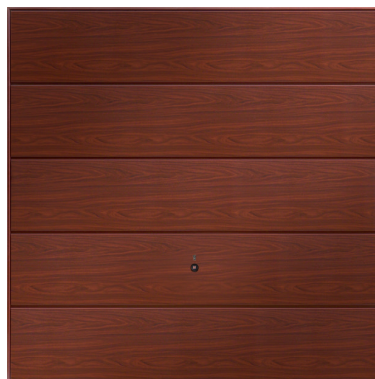

HORIZONTAL ROSEWOOD
also available in Golden Oak