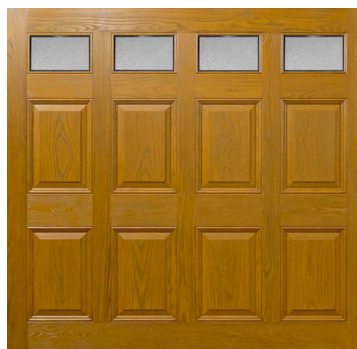

VERTICAL
Traffic white, RAL 9016

HORIZONTAL
Traffic white, RAL 9016

LARGE RIB VERTICAL
Traffic white, RAL 9016

STEEL DOORS: *Stylish & Practical*

If you're looking for a door that is both stylish and practical, CDC steel doors are the perfect choice.

GRP DOORS:

Garage Door Style options

ASHTEAD
Up and Over | Single or Double

BETCHWORTH
Side Hinged Door | Single or Double

BROCKHAM
Up and Over | Single or Double

CHERTSEY
Side Hinged Door | Single or Double