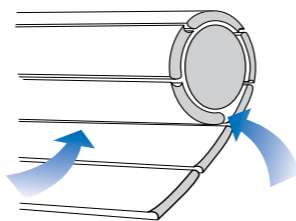

NovoShield

Supplied and finished in white as standard colour, shields the user from accidental finger entrapment and provides an attractive finish to the door curtain.

Control System

An interior light is provided within the self contained control box.

Manual Override

A connector and crank handle are supplied as standard, so your door can be opened, from inside, even during a power cut.

Guide Rails

Guide rails made from aluminium profile with a white polyester powder coated finish.